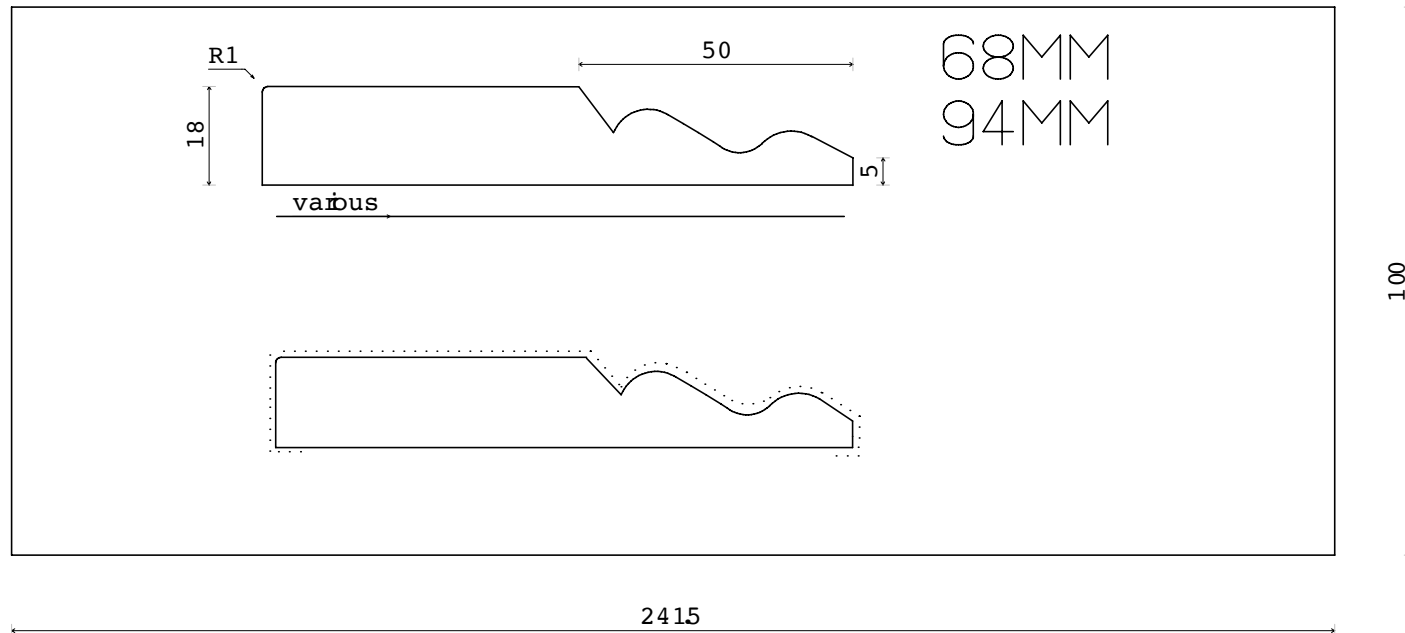

FOIL
WRAPPED
by *W. Howard*

W.HOWARD
MDF SPECIALISTS

whoward.eu
e: sales@whowardkildare.ie
t: +44 (0)1942 881 900

OG02

Scale: 0.725

A, B & D = Primed