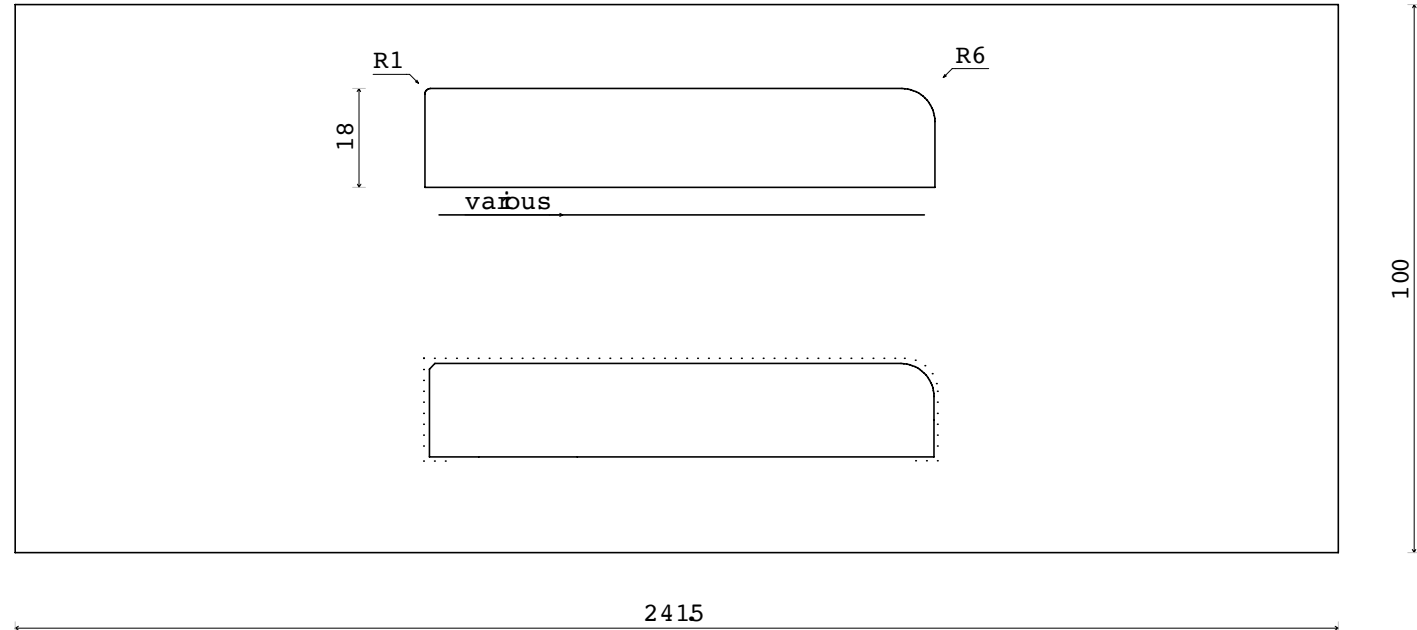

FOIL
WRAPPED
by *W. Howard*

W.HOWARD
MDF SPECIALISTS

whoward.eu

e: sales@whowardkildare.ie

t: +44 (0)1942 881 900

R106

Scale: 0.725

A, B & D = Primed