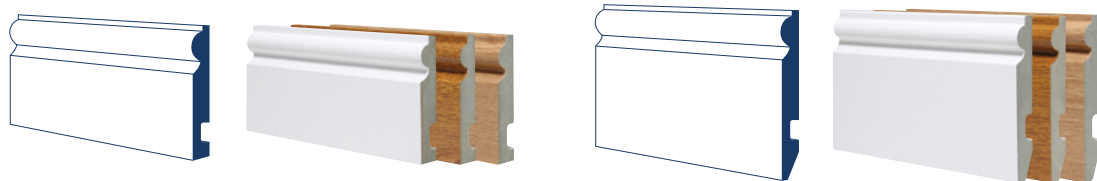

Torus

White
Golden Oak
Light Oak