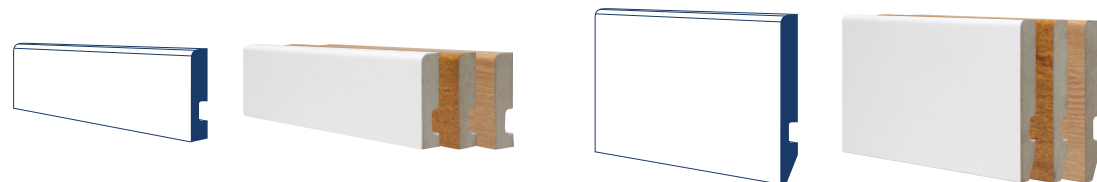

Wrapped MDF products offer a fully finished solution,
no painting or decorating required

SKIRTING & ARCHITRAVE

Ogee

White
Golden Oak
Light Oak

**Rounded One
Edge
6mm Radius**

White
Golden Oak
Light Oak

Torus