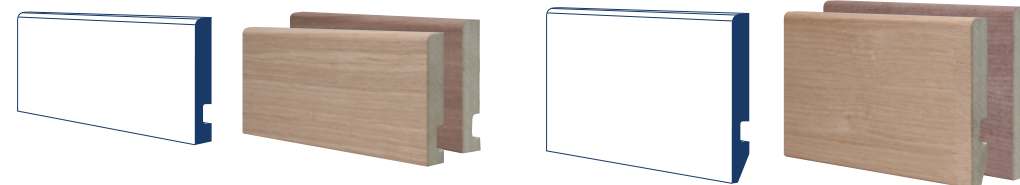

Rounded One Edge Veneered 6mm Radius

American White Oak Unfinished
American Black Walnut Unfinished

Rounded Two Edge Veneered 6mm Radius

American White Oak Unfinished