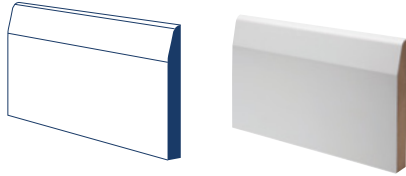

KOTA™

KOTA™ is a factory finished, tough impact resistant solution that doesn't need painting

Chamfer & Rounded

White Polymer

Ogee

White Polymer

Radius

White Polymer

Torus

White Polymer

FOIL WRAPPED

Wrapped MDF products offer a fully finished solution, no painting or decorating required

Ogee

White
Golden Oak
Light Oak

Rounded One Edge 6mm Radius

White
Golden Oak
Light Oak