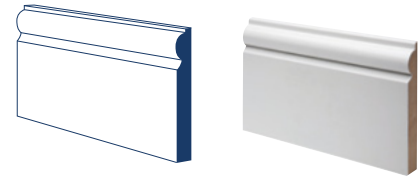

KOTA™

KOTA™ is a factory finished, tough impact resistant solution that doesn't need painting

Chamfer & Rounded

White Polymer

Ogee

White Polymer

Radius

White Polymer

Torus

White Polymer

FOIL WRAPPED

Wrapped MDF products offer a fully finished solution, no painting or decorating required

Ogee

White
Golden Oak
Light Oak

Rounded One Edge 6mm Radius

White
Golden Oak
Light Oak