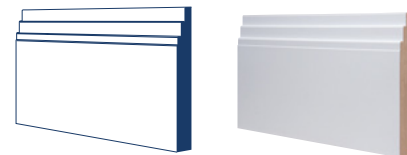

Art Deco
White Primed