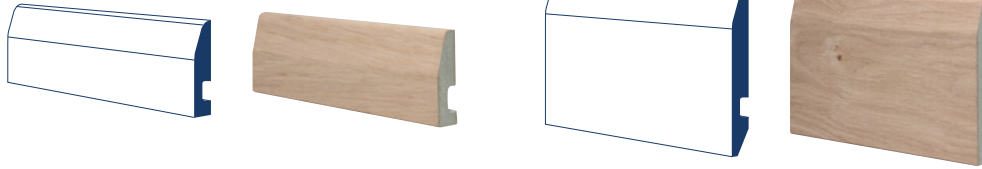

VENEERED

Our Veneered MDF range gives the same look and feel as solid timber

Chamfered and Rounded

American White Oak Unfinished