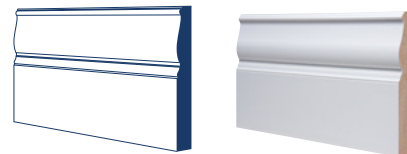

**Square &
Grooved 2**
White Primed

PSE
White Primed

Chamfered 2x2
White Primed

PRIMED PERIOD PROFILES

Our Primed period profiles offer a classic style with all the benefits of MDF

Georgian
White Primed

Edwardian
White Primed