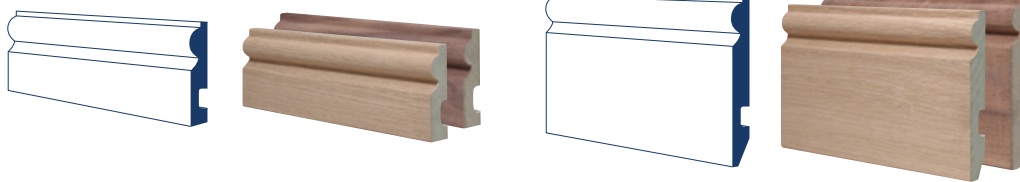

Torus Veneered

American White Oak Unfinished
American Black Walnut Unfinished