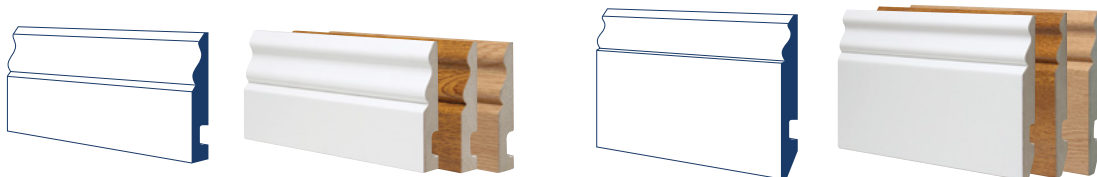

Torus

White Polymer

FOIL WRAPPED

Wrapped MDF products offer a fully finished solution, no painting or decorating required

Ogee

White
Golden Oak
Light Oak

Rounded One Edge 6mm Radius

White
Golden Oak
Light Oak