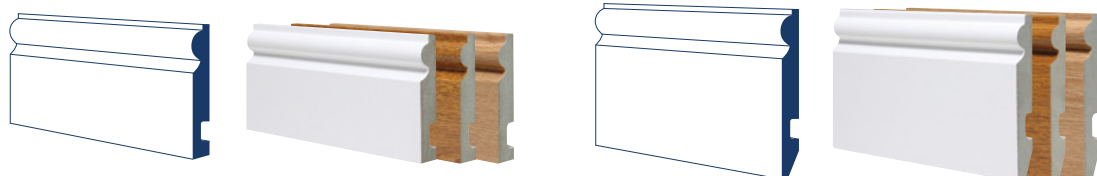

Torus

White
Golden Oak
Light Oak