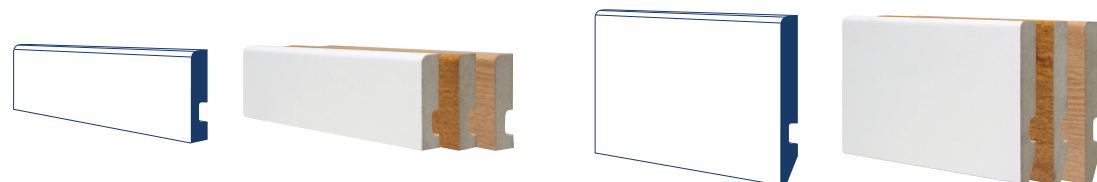

Torus

White Polymer

FOIL WRAPPED

Wrapped MDF products offer a fully finished solution, no painting or decorating required

Ogee

White
Golden Oak
Light Oak

Rounded One Edge 6mm Radius

White
Golden Oak
Light Oak