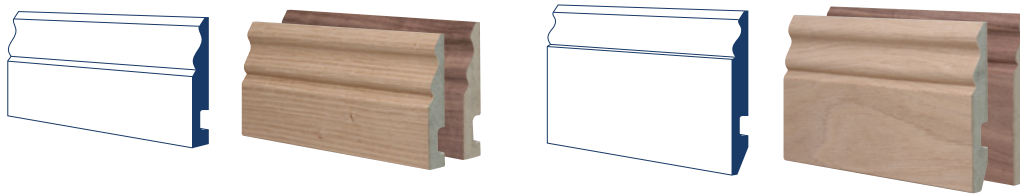

Ogee Veneered

American White Oak Unfinished
American Black Walnut Unfinished