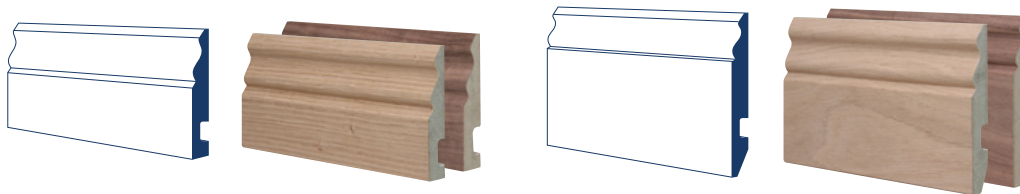

Our Veneered MDF range gives the same look and feel as solid timber

**SKIRTING & ARCHITRAVE**

**Chamfered and Rounded**

American White Oak Unfinished

**Ogee Veneered**

American White Oak Unfinished  
American Black Walnut Unfinished

**Torus Veneered**

American White Oak Unfinished  
American Black Walnut Unfinished

**Rounded One Edge Veneered 6mm Radius**

American White Oak Unfinished  
American Black Walnut Unfinished

**Rounded Two Edge Veneered 6mm Radius**