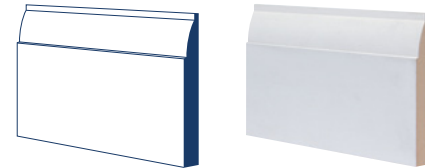

PRIMED Our contemporary range features Primed MDF profiles that complement current interior styles

Rounded One Edge V Grooved
White Primed

Chamfered & Rounded
White Primed

Chamfered & Single V Grooved
White Primed

Ovolo 15
White Primed

Ovolo 16
White Primed

Chamfered & 2x V Grooved
White Primed

Bevelled & Rounded
White Primed

Square & Grooved
White Primed

Rebated
White Primed

Square & Grooved 2
White Primed

PSE
White Primed