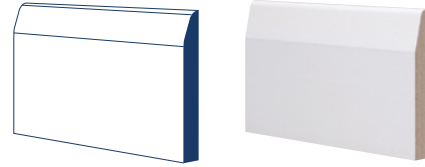

PRIMED Our contemporary range features Primed MDF profiles that complement current interior styles

Rounded One Edge V Grooved
White Primed

Chamfered & Rounded
White Primed

Chamfered & Single V Grooved
White Primed

Ovolo 15
White Primed

Ovolo 16
White Primed

Chamfered & 2x V Grooved
White Primed

Bevelled & Rounded
White Primed

Square & Grooved
White Primed

Rebated
White Primed

Square & Grooved 2
White Primed

PSE
White Primed